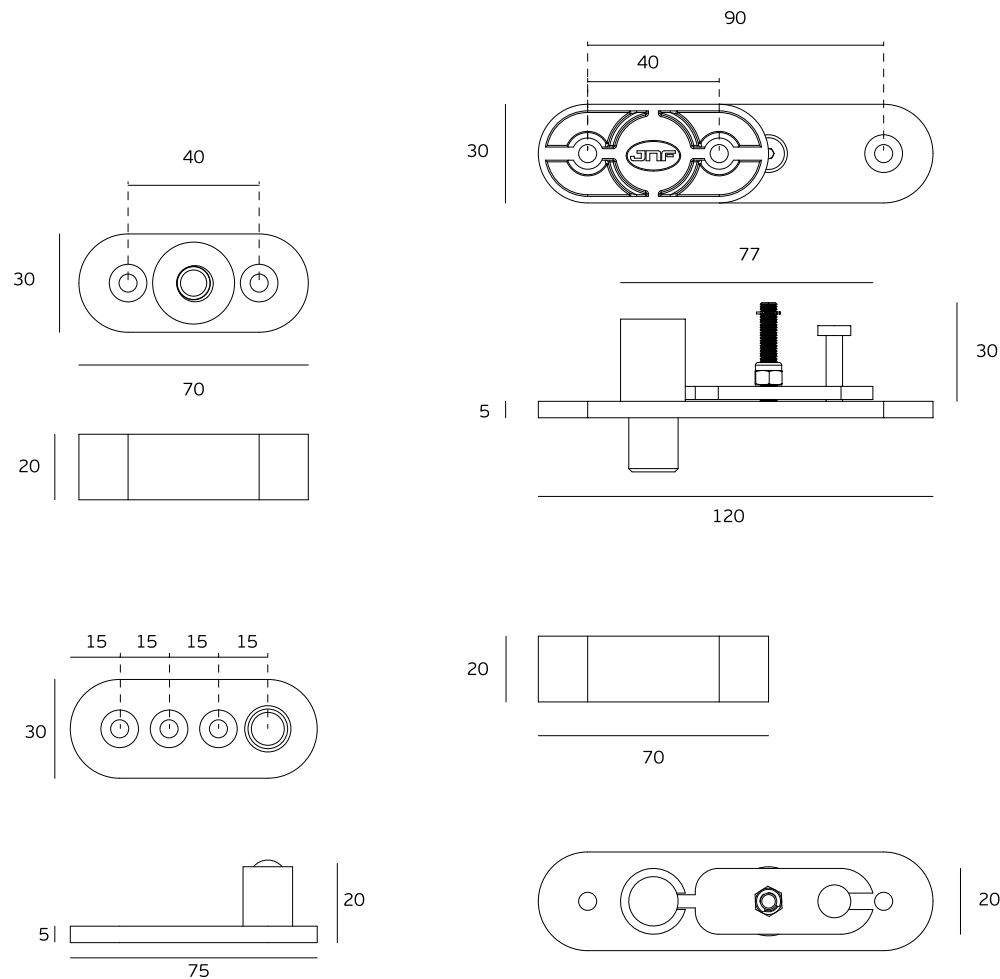

Ficha técnica de produto

Technique product file / Ficha técnica de produto

Data: 21.03.2024

Versão: 2.0

IN.05.202.C

Dobradiças e Pivots

Hinges & Pivots /

Bisagras y Pivotes

ET: 3604 / 2023

Documento confidencial / Confidential document / Documento confidencial © JNF 2024 www.jnf.pt

Descrição / Description / Descripción

Sistema de pivot para portas de madeira/

Pivot system for wooden doors/

Sistema pivotante para puertas de madera.

Versão / Version / Versión

2.0

Data / Date / Data

21.03.2024

Peso / Weight / Peso

Máx. 100kg

Porta / Door / Puerta

Min. 35mm

T. (+351) 224 663 230 / F. (+351) 224 839 841 / e-mail - jnf@jnf.pt / www.jnf.pt

Rua das Mimosas, 849/851
Zona Industrial das Mimosas
S. Pedro da Cova | Ap. 75 4424-909
Gondomar PORTUGAL

PÁGINA
PAGE 2/2