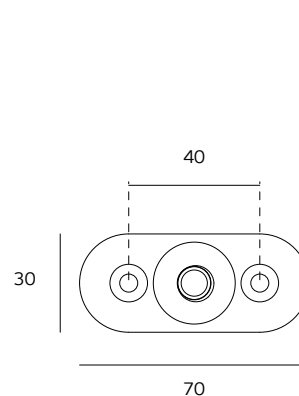

Ficha técnica de produto

Technique product file / Ficha técnica de produto

Data: 09.05.2023

Versão: 1.0

IN.05.202.B

Dobradiças e Pivots

Hinges & Pivots /

Bisagras y Pivotes

ET: 3603 / 2023

Documento confidencial / Confidential document / Documento confidencial © JNF 2023 www.jnf.pt

Descrição / Description / Descripción	Sistema de pivot para portas de madeira/ Pivot system for wooden doors/ Sistema pivotante para puertas de madera.
Versão / Version / Versión	1.0
Data / Date / Data	09.05.2023
Peso / Weight / Peso	Máx. 100kg
Porta / Door / Puerta	Min. 35mm

T. (+351) 224 663 230 / F. (+351) 224 839 841 / e-mail - jnf@jnf.pt / www.jnf.pt

Rua das Mimosas, 849/851
Zona Industrial das Mimosas
S. Pedro da Cova | Ap. 75 4424-909
Gondomar PORTUGAL

PÁGINA
PAGE 2/2